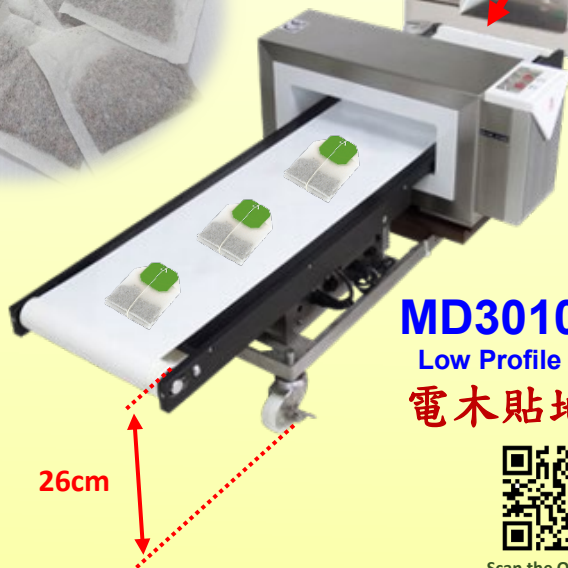

Metal Detector

資正金屬檢出機

Detect All Metals: FE' AL' CU' NI' Stainless' Iron' Non-Ferrous

MD for Testing all kinds of tea, tea bag, tea powder

適用於各種茶葉、茶包、茶粉生產線

MODEL	APERTURE	
	Width	Height
MD1212	10cm	10cm
MD3010	30cm	10cm
MD4510	45cm	10cm

MD1717 Desktop Gravity Detection Channel
桌面直落

LS-Type Rising Up Conveyor
斜昇式

MD3010 BCP with Flap Backward Reject Device
中小後翻

MD3010 BCP
Low Profile Platform
電木貼地平台

Scan the QR Code for sample video QRcode 動畫介紹